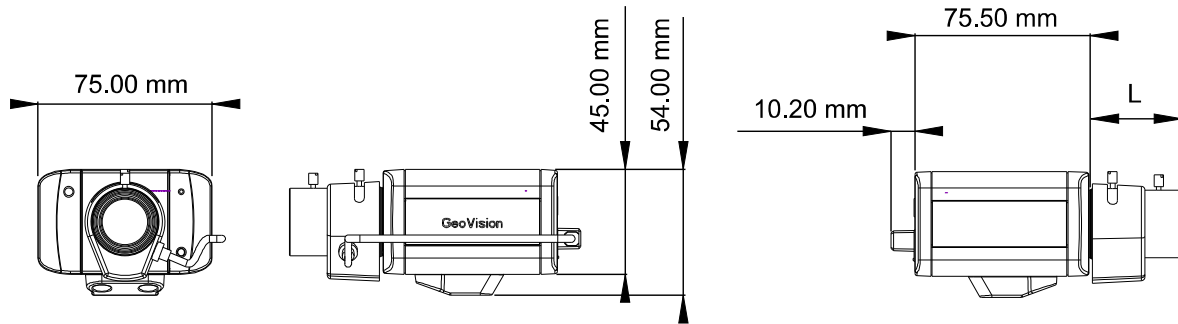

Dimensions

Specifications

Camera	GV-BX3400-0F	GV-BX3400-1F	GV-BX3400-2F	GV-BX3400-4V	GV-BX3400-5V
Image Sensor	1/3.2" progressive scan CMOS				
Picture Elements	2048 (H) x 1536 (V)				
Minimum Illumination	Color	0.08 Lux at F/1.4			
	B/W	0.05 Lux at F/1.4			
	IR ON	0 Lux			
Shutter Speed	Automatic, Manual (1/5 ~ 1/8000 sec)				
White Balance	Automatic, Manual (2800 ~ 8500K)				
Gain Control	Automatic				
S/N Ratio	47 dB				
BLC	Yes				
WDR Pro	Yes (with WDR sensor)				
Lens					
Megapixel	Yes				
Day/Night	Yes (with removable IR-cut filter)				
Lens Type	Fixed			Varifocal	
Focal Length	4 mm	8 mm	12 mm	3 ~ 10.5 mm	2.8 ~ 6 mm
Maximum Aperture	F/1.5	F/1.6		F/1.4	F/1.3
Mount	CS Mount				
Image Format	1/3"	1/2.5"		1/2.7"	1/3"
Operation	Focus	Manual			Manual (w/lock)
	Zoom	Fixed			Manual (w/lock)
	Iris	Fixed			DC drive
Torque (Focus/Zoom screws)	0.049 N.m				
Operation					
Video Compression	H.264, MJPEG				
Video Streaming	Dual streams from H.264 and MJPEG				
Frame Rate	20 fps at 2048 x 1536 * The frame rate and performance may vary depending on the number of connections and data bitrates (different scenes).				
Image Setting	Brightness, Contrast, Saturation, Sharpness, Gamma, White Balance, Flicker-less, Image Orientation, Shutter Speed, D/N Sensitivity, Backlight Compensation, WDR, Defog				
Audio Compression	G.711, AAC (24 kHz / 16 bit) *AAC (24 kHz / 16 bit) is only supported by GV-System V8.5.6 or later.				
Two-way Audio	Yes				
Sensor Input	1 input (Dry Contact)				
Alarm Output	1 Digital Output (200mA 5V DC)